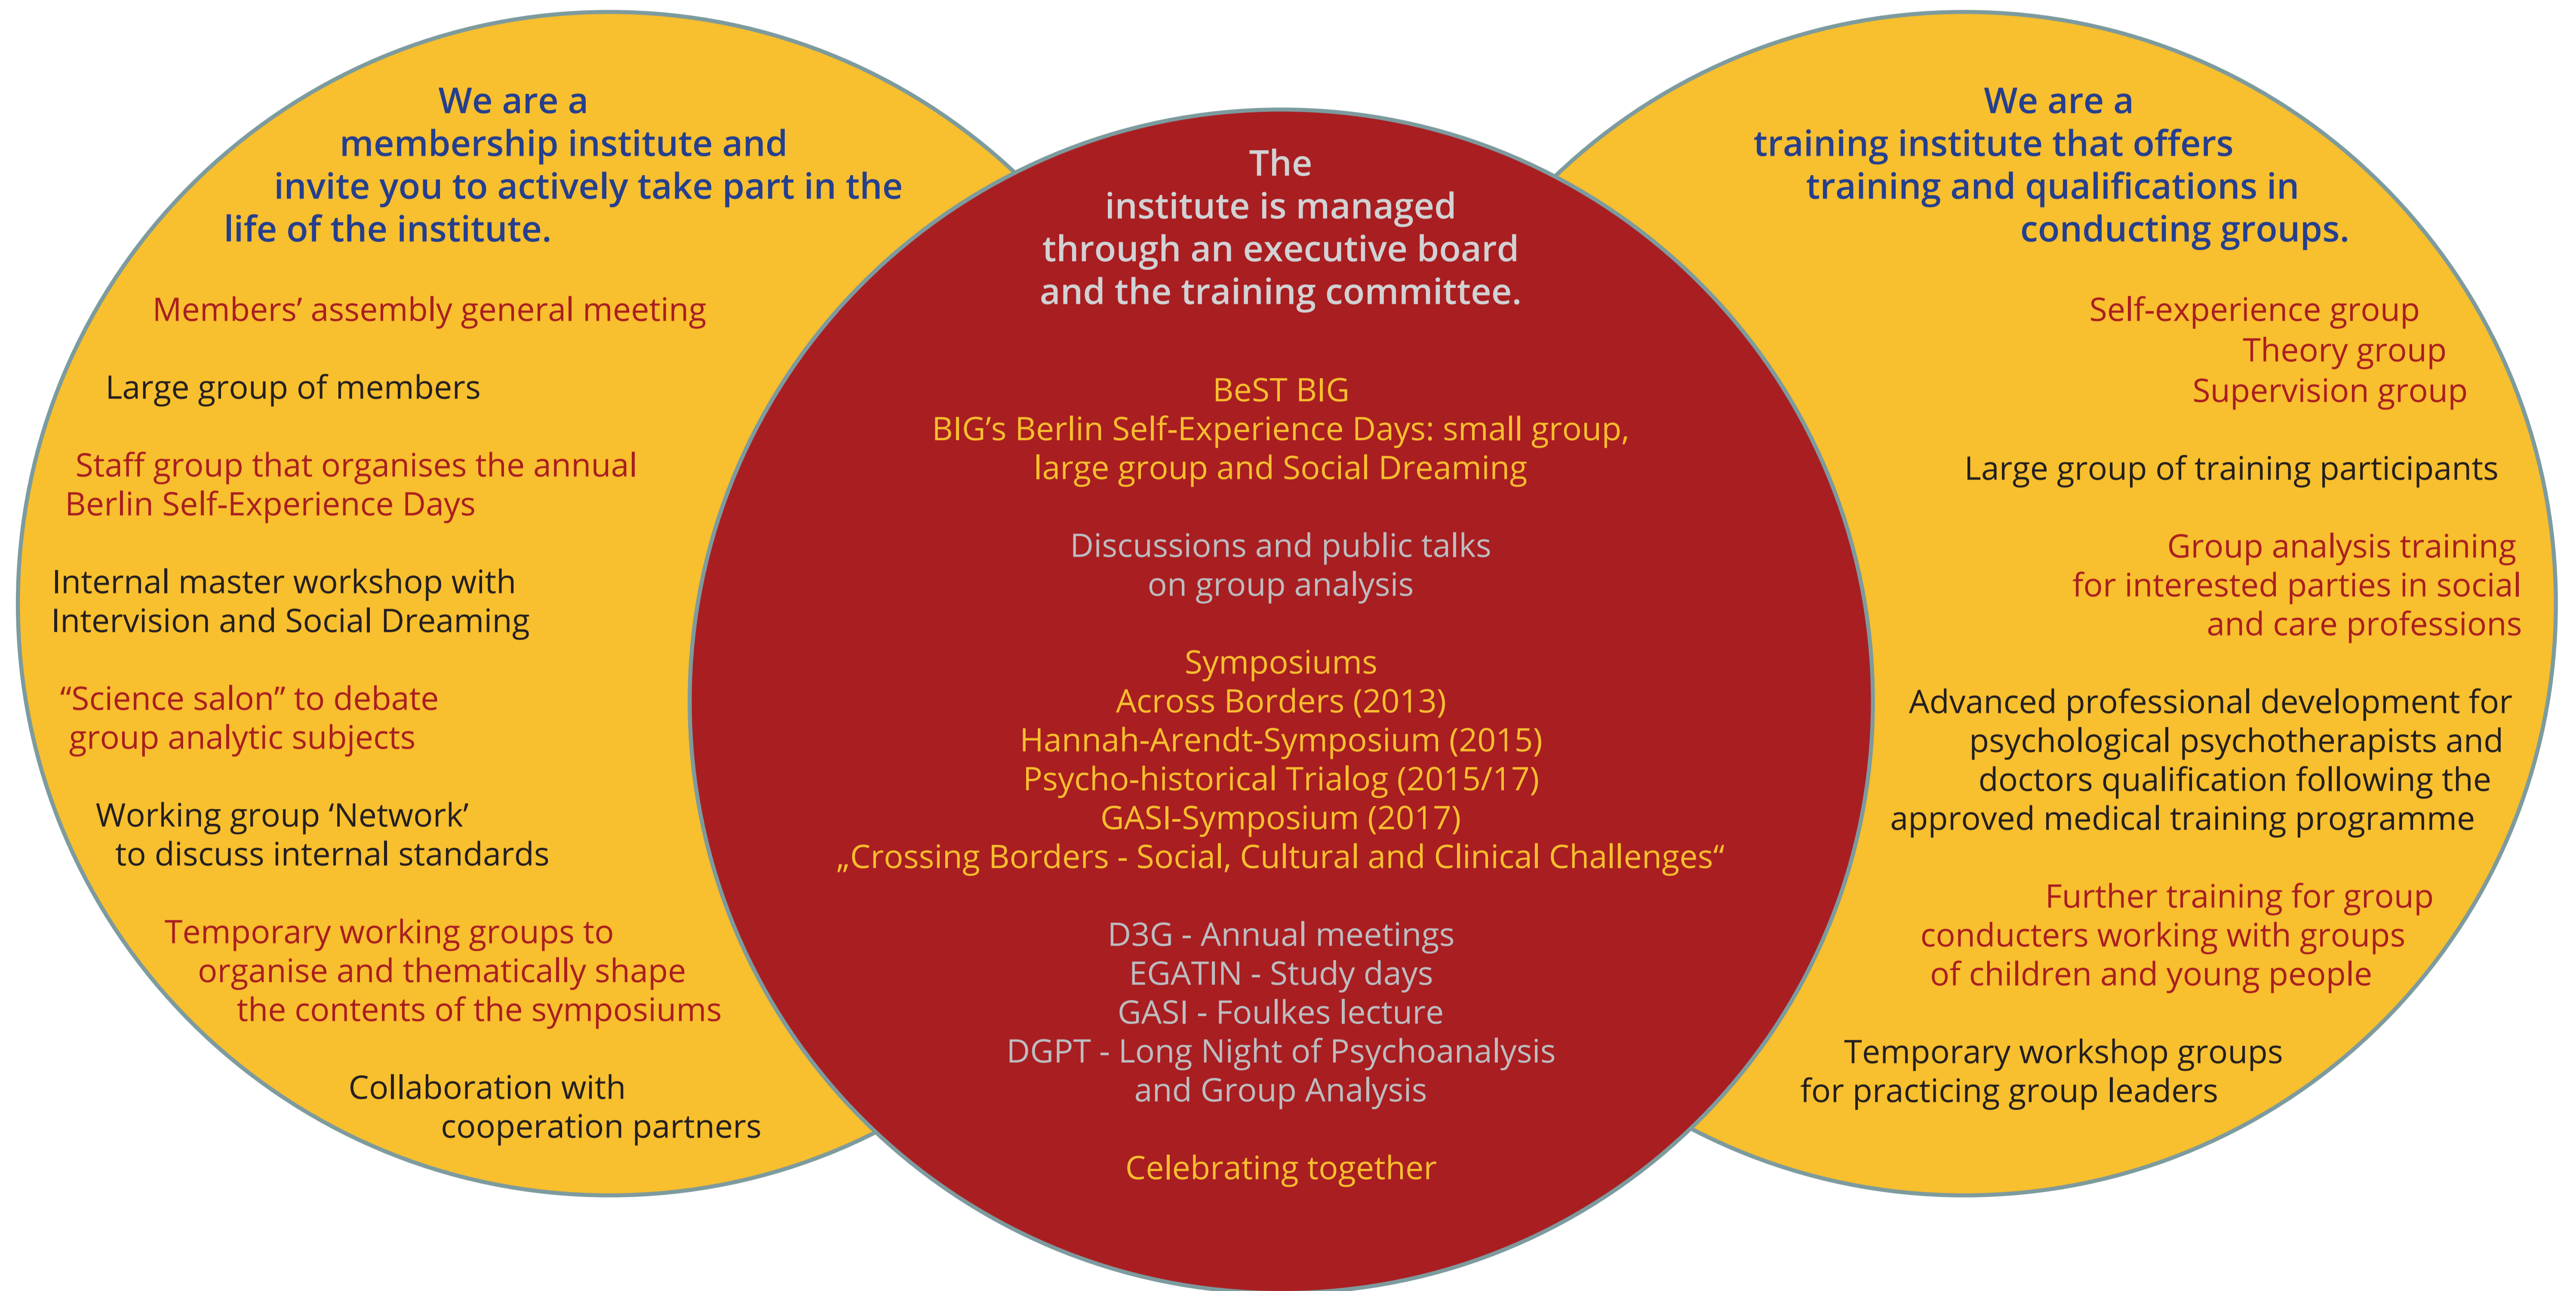

We are an association that promotes the method of group analysis (S.F. Foulkes) and applies it in various settings. We develop visions for social cohabitation and create spaces for community cohesion and collaboration

You can find us at www.gruppenanalyse-berlin.de or in Berlin on Schönhauser Allee 175.